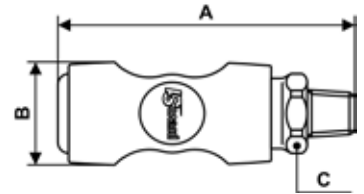

PREVOS1 SAFETY QUICK COUPLINGS - 3/8» AUTOMOTIVE PROFILE

Male coupler

Profile : TRUFLATE

Min/max operating pressure 29 / 174 psi	Flow rate at 87 psi 72 CFM	ID passage 3/8"	Temperature min/max 5 / 158 °F
---	--------------------------------------	---------------------------	--

Part number	Male thread	Net weight (Kg)	Dim. A (inch)	Dim. B (inch)	Dim. C (inch)
USI 081251	NPT1/4	0,157	3.72	1.3	0.91
USI 081252	NPT3/8	0,159	3.72	1.3	0.91
USI 081253	NPT1/2	0,171	3.87	1.3	0.91